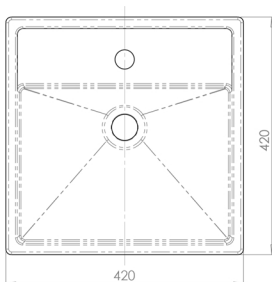

meco[®]
YOUR BATHROOM

banc 420

MC021003

version 02 date 22/06/2016

FEATURES

countertop or wallmount
ceramic white

meco international pty ltd.

meco.com.au